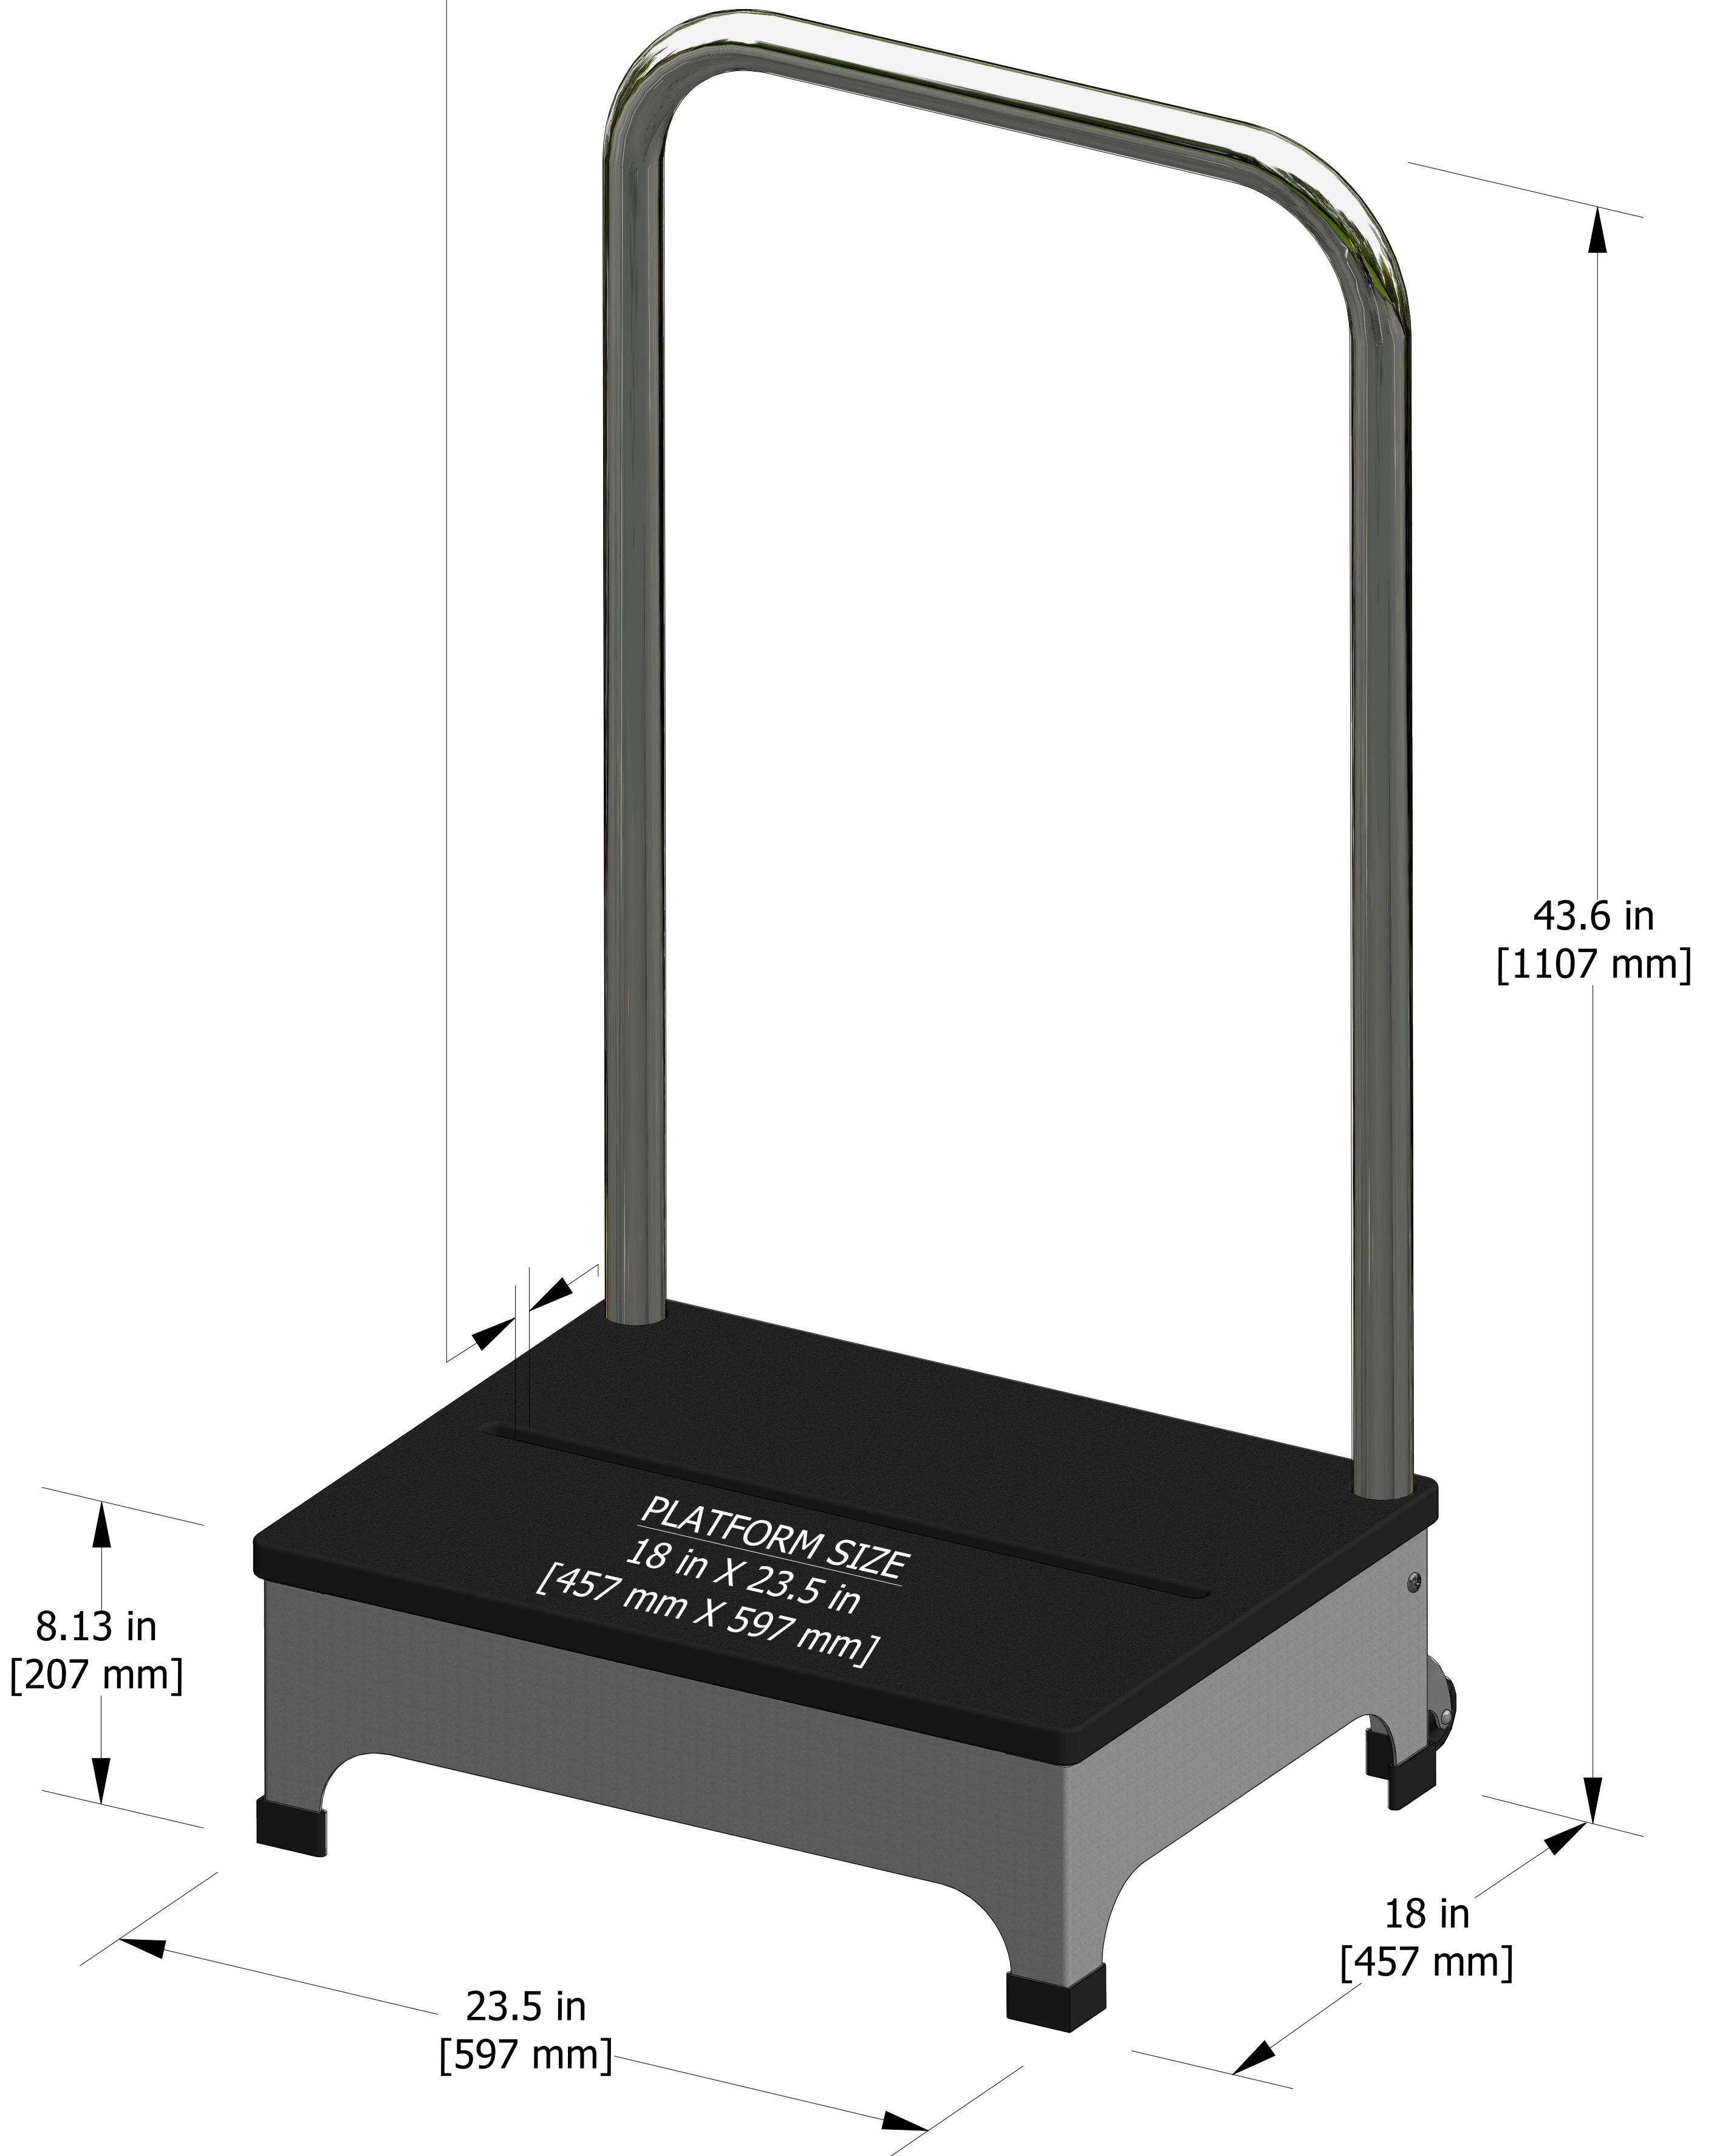

DETECTOR SUPPORT SLOT
.625 in WIDE X 1.5 in DEEP X 20 in LENGTH

Weight: 42 lbs [19 kg]
Weight Capacity: 900 lbs [408 kg]